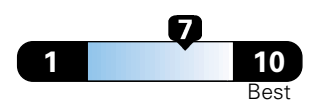

Smog Rating (tailpipe only)

This vehicle emits 427 grams CO2 per mile. The best emits 0 grams per mile (tailpipe only). Producing and distributing fuel also creates emissions; learn more at fuelconomy.gov.

Actual results will vary for many reasons, including driving conditions and how you drive and maintain your vehicle. The average new vehicle gets 27 MPG and cost $7,500 to fuel over 5 years. Cost estimates are based on 15,000 miles per year at $2.70 per gallon. MPGe is miles per gasoline gallon equivalent. Vehicle emissions are a significant cause of climate change and smog.

fuelconomy.gov

Calculate personalized estimates and compare vehicles