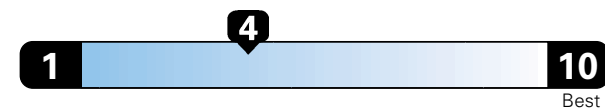

Fuel Economy and Environment

Gasoline Vehicle

Fuel Economy These estimates reflect new EPA methods beginning with 2017 models.
21 MPG combined city/hwy
 18 city 25 highway
 4.8 gallons per 100 miles
 Standard SUV 4WD range from 13 to 101 MPGe.
 The best vehicle rates 136 MPGe.

You spend \$2,250
in fuel costs over 5 years
 compared to the average new vehicle.

Annual fuel cost \$1,950

Fuel Economy & Greenhouse Gas Rating (tailpipe only)

Smog Rating (tailpipe only)

This vehicle emits 427 grams CO2 per mile. The best emits 0 grams per mile (tailpipe only). Producing and distributing fuel also creates emissions; learn more at fuelconomy.gov.